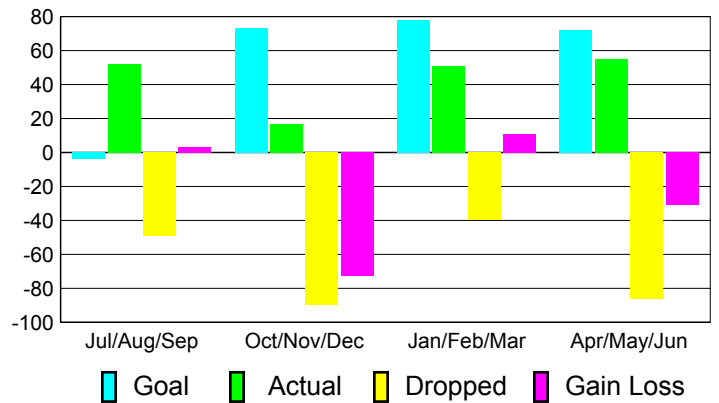

### YTD Status Quo Clubs 2010-2011

Status Quo Clubs Compared to Status Quo Members

## MEMBERSHIP

**Membership Results  
2010-2011**

**Membership  
2009-2010**

Month	Net Memb Goal	Actual New Memb	Actual Dropped Memb	Gain/Loss of Memb	Gain/Loss of Memb
Jul/Aug/Sep	-4	52	-49	3	-21
Oct/Nov/Dec	73	17	-90	-73	25
Jan/Feb/Mar	78	51	-40	11	61
Apr/May/June	72	55	-86	-31	11
<b>Totals</b>	<b>219</b>	<b>175</b>	<b>-265</b>	<b>-90</b>	<b>76</b>

### Membership Results 2010-2011

Goal, New, Dropped, Gain/Loss

### Comparison of Membership Gain/Loss

Current Year Compared to the Previous Year