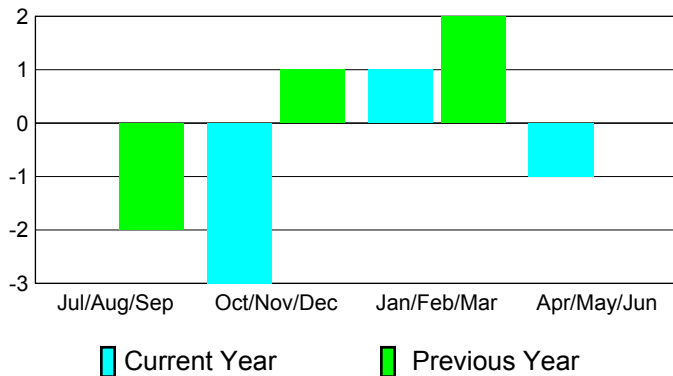

2010-2011 GMT Reports for District (or Undistricted) **District LC 12**

GMT: **Mr. Edison Karnopp**

Location: **BRAZIL**

GMT CA: **3**

CLUBS

**Club Results
2010-2011**

**Clubs
2009-2010**

Month	New Club Goal	Actual New Clubs	Actual Dropped Clubs	Gain/Loss of Clubs	Gain/Loss of Clubs
Jul/Aug/Sep	0	0	0	0	-2
Oct/Nov/Dec	3	0	-3	-3	1
Jan/Feb/Mar	3	0	1	1	2
Apr/May/June	3	0	-1	-1	0
Totals	9	0	-3	-3	1

Club Results 2010-2011

Goal, New, Dropped, Gain/Loss

Comparison of Club Gain/Loss

Current Year Compared to the Previous Year

YTD Status Quo Clubs 2010-2011

Status Quo Clubs Compared to Status Quo Members

MEMBERSHIP

**Membership Results
2010-2011**

**Membership
2009-2010**

Month	Net Memb Goal	Actual New Memb	Actual Dropped Memb	Gain/Loss of Memb	Gain/Loss of Memb
Jul/Aug/Sep	-4	52	-49	3	-21
Oct/Nov/Dec	73	17	-90	-73	25
Jan/Feb/Mar	78	51	-40	11	61
Apr/May/June	72	55	-86	-31	11
Totals	219	175	-265	-90	76

Membership Results 2010-2011

Goal, New, Dropped, Gain/Loss

Comparison of Membership Gain/Loss

Current Year Compared to the Previous Year

Gender Comparison 2010-2011

Jul/Aug/Sep

Oct/Nov/Dec

Jan/Feb/Mar

Apr/May/June

Male

Female