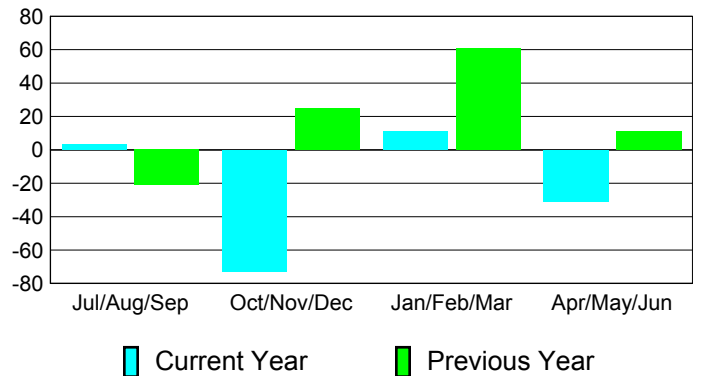

Gender Comparison 2010-2011

Jul/Aug/Sep

Oct/Nov/Dec

Jan/Feb/Mar

Apr/May/June

Male

Female