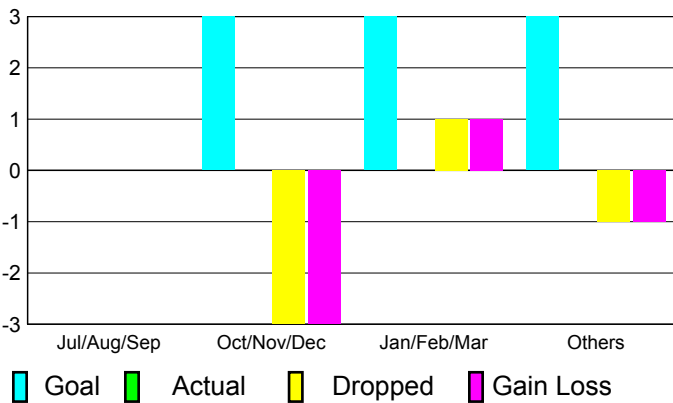

## CLUBS

**Club Results  
2010-2011**

**Clubs  
2009-2010**

Month	New Club Goal	Actual New Clubs	Actual Dropped Clubs	Gain/Loss of Clubs	Gain/Loss of Clubs
Jul/Aug/Sep	0	0	0	0	-2
Oct/Nov/Dec	3	0	-3	-3	1
Jan/Feb/Mar	3	0	1	1	2
Apr/May/June	3	0	-1	-1	0
<b>Totals</b>	<b>9</b>	<b>0</b>	<b>-3</b>	<b>-3</b>	<b>1</b>

### Club Results 2010-2011

Goal, New, Dropped, Gain/Loss

### Comparison of Club Gain/Loss

Current Year Compared to the Previous Year